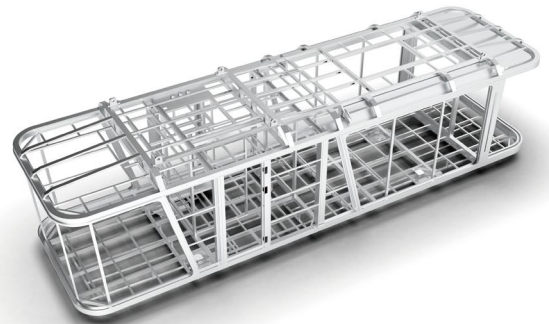

 11800*3205*3300mm  38.94m²

Any shape and any style

- Our designers create the exterior and interior structure of capsule house based on customer requirements.
- We offer customized decoration styles and interior layouts for the capsule house purchased by our clients.
- Tens of thousands of furniture, decor items, appliances, and bedding options are available for clients to choose from.
- Of course, utilizing our existing capsule house designs would result in a much more affordable price.

Safety

- Waterproof Rating: IP66
- Seismic Intensity Resistance: Level 9
- Wind Resistance Rating: Level 12 Typhoon
- Snow Load: $sk=1.66kN/m^2$
- Successfully endured a 4-hour fire resistance test, with the main structure and interior cabinets remaining intact and undamaged.