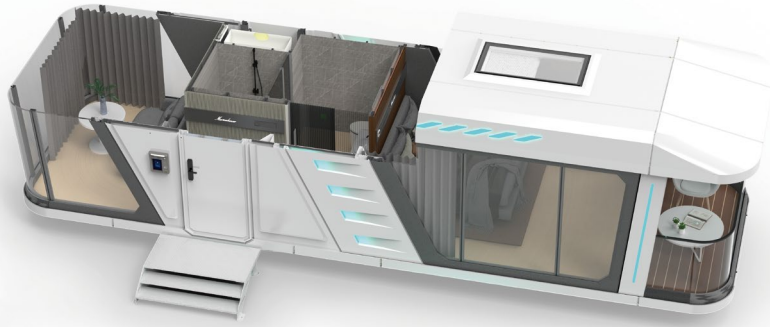

FD01

Smart House

Self-check-in
Voice control
Customized system

Personalized Design

20 designers
Structure to decoration
Any style

Local Services

24/7 Technical support
Hoisting
Maintenance

Intelligent check-in system and whole-house smart control

- The intelligent check-in system includes: room reservation, check-in, extension of stay, check-out, and invoice generation.
- The check-in system can be customized and upgraded to meet various customer needs.
- Smart control of all household appliances, with support for voice commands and remote monitoring of property status.
- We offer customized smart system services, tailoring system functionalities to meet client requirements, and creating specific programs.

 11800*3205*3300mm  38.94m²

Any shape and any style

- Our designers create the exterior and interior structure of capsule house based on customer requirements.
- We offer customized decoration styles and interior layouts for the capsule house purchased by our clients.
- Tens of thousands of furniture, decor items, appliances, and bedding options are available for clients to choose from.
- Of course, utilizing our existing capsule house designs would result in a much more affordable price.

Safety

- Waterproof Rating: IP66
- Seismic Intensity Resistance: Level 9
- Wind Resistance Rating: Level 12 Typhoon
- Snow Load: $sk=1.66kN/m^2$
- Successfully endured a 4-hour fire resistance test, with the main structure and interior cabinets remaining intact and undamaged.